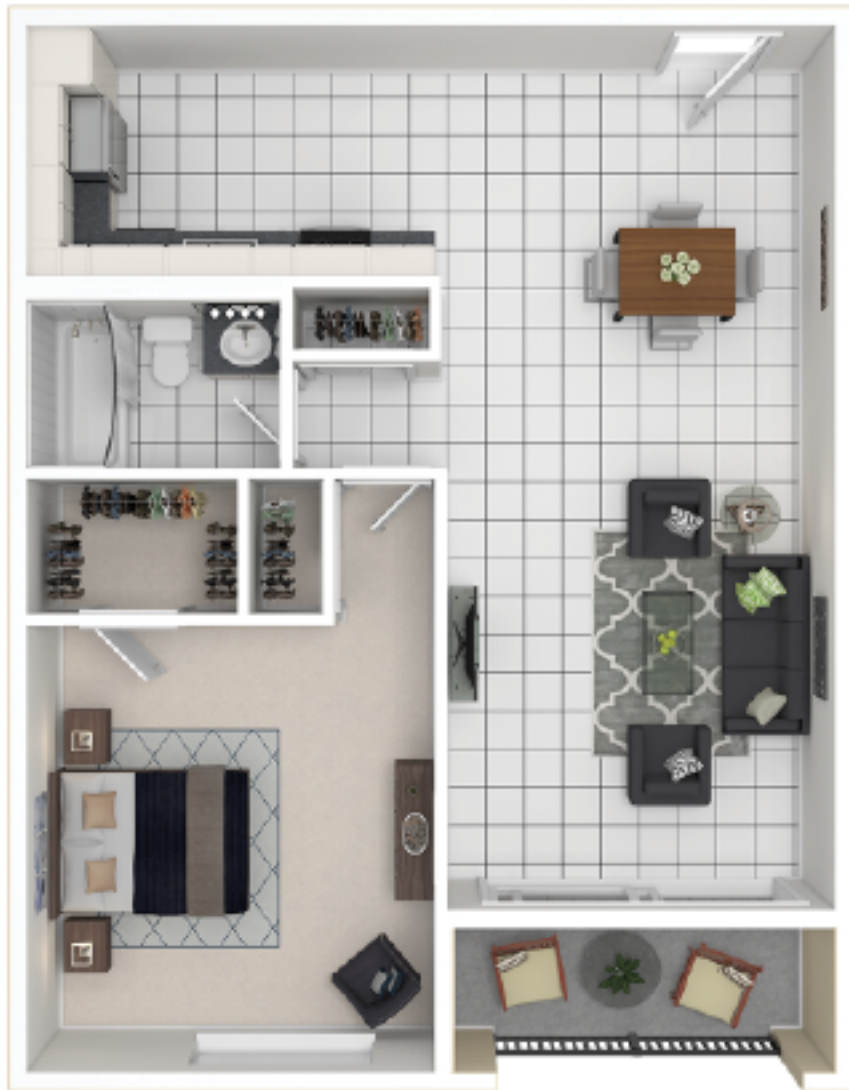

# WAKE BISCAYNE BAY

luxury residences

**A2**  
Point Tower

**1 BED | 1 BATH**  
925 SF

Renderings are intended only as a general reference. Features, materials, finishes and layout of unit may be different than shown.