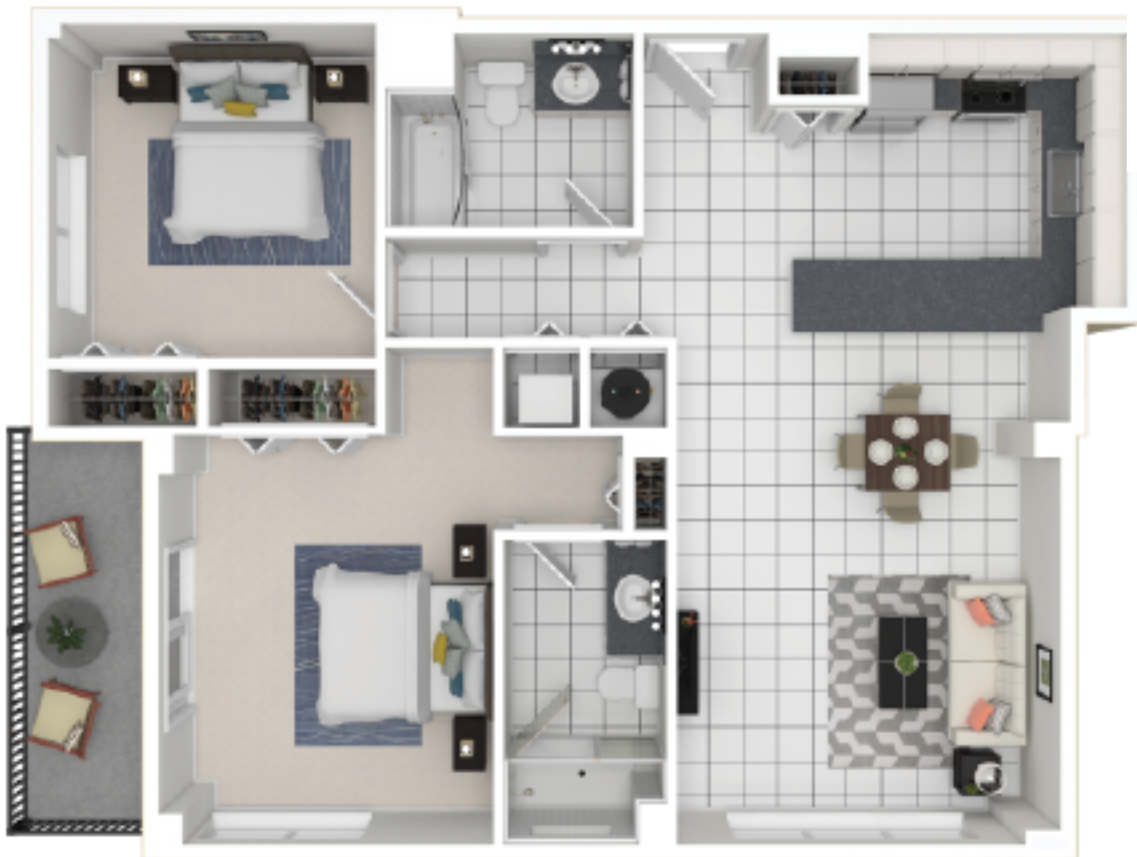

WAKE BISCAYNE BAY
luxury residences

B2
North Tower

2 BED | 2 BATH
972 SF

Renderings are intended only as a general reference. Features, materials, finishes and layout of unit may be different than shown.

1900 S. Treasure Dr. North Bay Village, FL 33141
WAKEBISCAYNEBAY.COM | (954) 833-8684